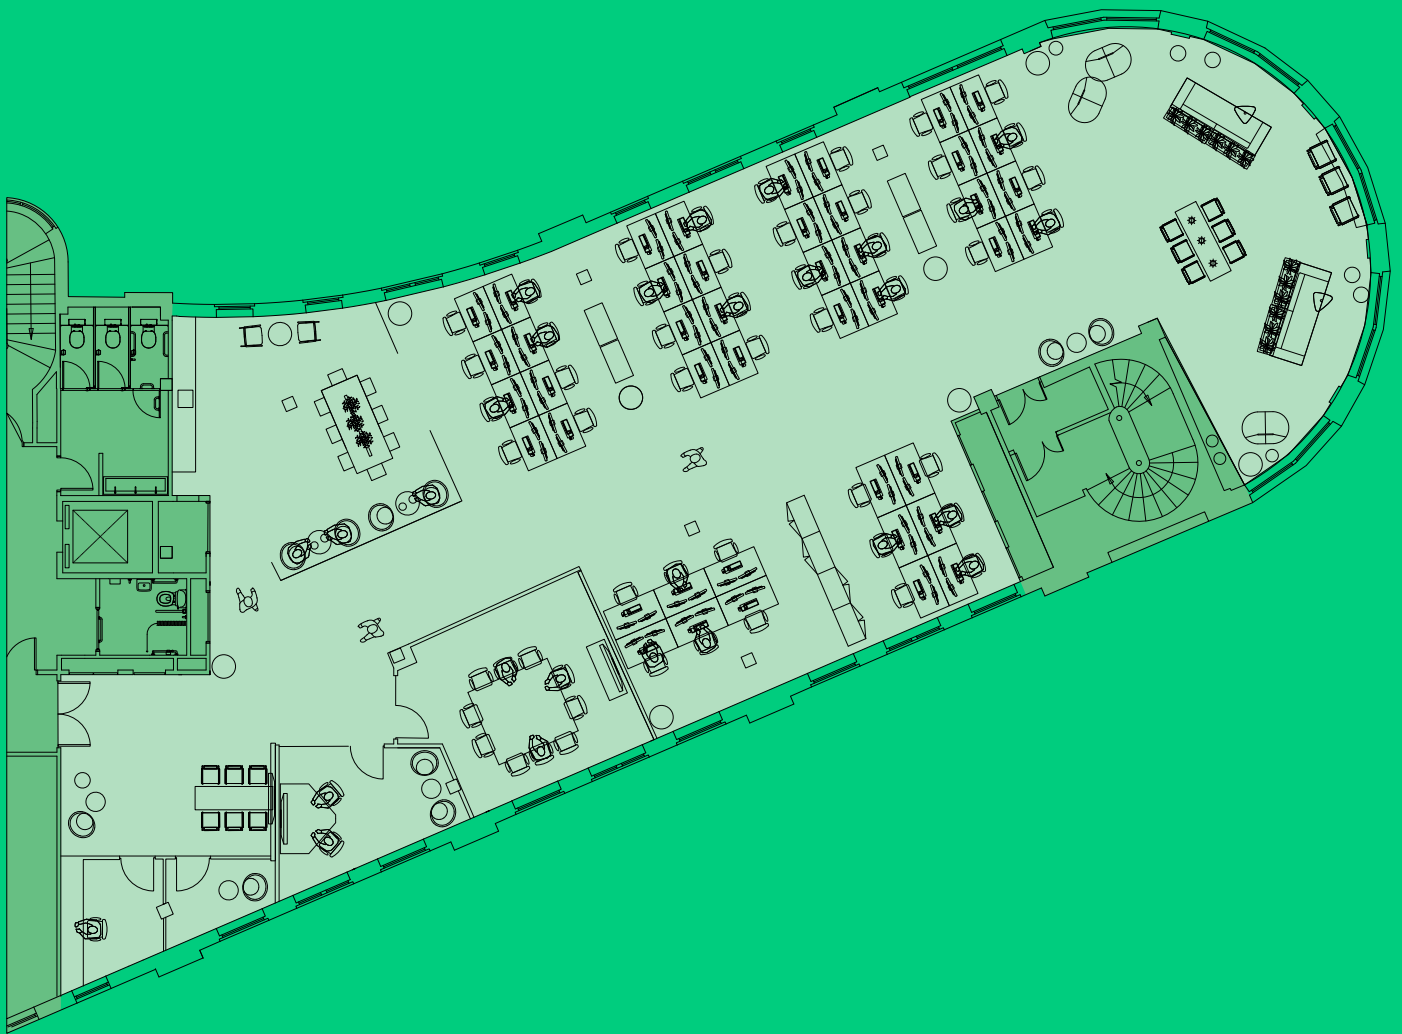

PHOENIX

READING

5TH FLOOR EAST INDICATIVE SPACE PLAN 4,333 SQ FT / 402 SQ M

NORTH

For indicative purposes only. Not to scale.
Floor measurements are IPMS3 areas.

Workstations	44
Hotdesks	6
10 person meeting room	1
Breakout spaces	3
Quiet rooms	2
Phone rooms	1

Total occupancy	44
Occupancy ratio	1:9 Sq M
